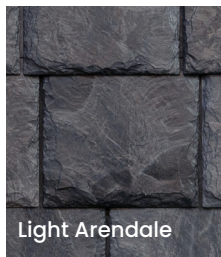

Unparalleled Performance

Description	Weight	Dimensions
6" Field Tile	1.4 lbs.	6" x 22"
9" Field Tile	1.8 lbs.	9" x 22"
12" Field Tile	2.7 lbs.	12" x 22"
Starter	1.6 lbs.	12" x 12"
Hip & Ridge	2.0 lbs.	5 5/8" x 6" x 16"
Solid Multi-Width Accessory	4.5 lbs.	12" x 22 7/8"
Weight Per Square		311 lbs./sq.

Aesthetics	Brava Old World Slate	Natural Slate
Authentic Look	✓	✓
1" Thickness	✓	
Multi-Colored Variegated	✓	Only the most expensive
Solid Accessories for Realistic Installation	✓	✓

Performance	Brava Old World Slate	Natural Slate
Fire Retardant: Class A or Class C	✓	✓
Wind Resistance: 188+ mph*	✓	
Impact Resistance: Class 4	✓	Varies by product
Freeze/Thaw Resistant	✓	May spall in alpine regions
Maintenance Free	✓	Requires inspection and repair throughout the life cycle
Colorfast	✓	Only some varieties
Hail Warrantied	✓	

Installation	Brava Old World Slate	Natural Slate
Lightweight	✓	
Estimated Waste Factor	Low	High; slates with hairline cracks or broken during install will be discarded
Gun Nailed in Cold Weather	✓	

*Brava tiles are tested and approved to withstand wind speeds of up to 188 mph with nails and up to 211 mph with high wind / screw installation.

Tolerances +or- 1/2". All specifications subject to change without notice.

The printed colors shown may vary from actual colors. Before making a final selection, be sure to review actual material samples and roof installations. Please contact your salesperson for further assistance.

In order to achieve certain fire and wind ratings, special installation instructions may be required. Please reference Brava Roof Tile installation manuals at www.BravaRoofTile.com for more details.