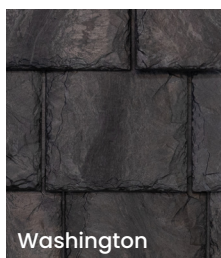

Unparalleled Performance

Description	Weight	Dimensions
6" Field Tile	1.4 lbs.	6" x 22"
9" Field Tile	1.8 lbs.	9" x 22"
12" Field Tile	2.7 lbs.	12" x 22"
Starter	1.6 lbs.	12" x 12"
Hip & Ridge	2.0 lbs.	5 5/8" x 6" x 16"
Solid Multi-Width Accessory	4.5 lbs.	12" x 22 7/8"
Weight Per Square		311 lbs./sq.

Aesthetics	Brava Old World Slate	Natural Slate
Authentic Look	✓	✓
1" Thickness	✓	
Multi-Colored Variegated	✓	Only the most expensive
Solid Accessories for Realistic Installation	✓	✓

Performance	Brava Old World Slate	Natural Slate
Fire Retardant: Class A or Class C	✓	✓
Wind Resistance: 188+ mph*	✓	
Impact Resistance: Class 4	✓	Varies by product
Freeze/Thaw Resistant	✓	May spall in alpine regions
Maintenance Free	✓	Requires inspection and repair throughout the life cycle
Colorfast	✓	Only some varieties
Hail Warrantied	✓	

Installation	Brava Old World Slate	Natural Slate
Lightweight	✓	
Estimated Waste Factor	Low	High; slates with hairline cracks or broken during install will be discarded
Gun Nailed in Cold Weather	✓	

*Brava tiles are tested and approved to withstand wind speeds of up to 188 mph with nails and up to 211 mph with high wind / screw installation.

Tolerances +or- 1/2". All specifications subject to change without notice.

The printed colors shown may vary from actual colors. Before making a final selection, be sure to review actual material samples and roof installations. Please contact your salesperson for further assistance.

In order to achieve certain fire and wind ratings, special installation instructions may be required. Please reference Brava Roof Tile installation manuals at www.BravaRoofTile.com for more details.