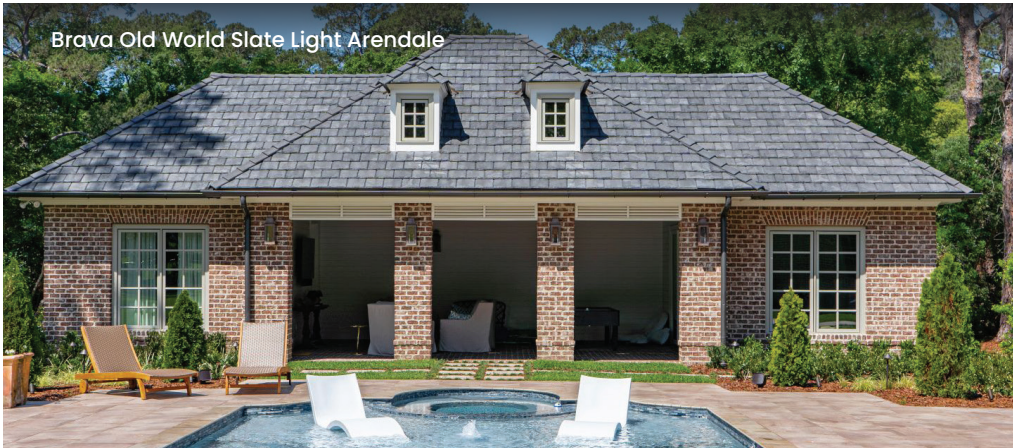

Brava Old World Slate

Brava Old World Slate Light Arendale

Brava Old World Slate Onyx

Brava Old World Slate Charcoal

Brava Old World Slate Atlantic

Beautifully authentic high-performance roofing.

The beautiful look of a slate roof without the maintenance.

Truly realistic

Our proprietary process creates the most authentic-looking old world slate on the market.

Superior performance

Brava is designed to withstand even the most severe weather, boasting the highest hail resistance rating in the industry.

Enhanced curb appeal

Curb appeal directly correlates with owner satisfaction and higher property value.

Maintenance free

Brava's proprietary formulation ensures extreme durability.

Color technology

Brava's proprietary multi-coloring process means you get the authentic appearance of a natural product, complete with variegated colors throughout the entire product.

Aesthetics	Brava Old World Slate	Natural Slate
Authentic Look	✓	✓
1" Thickness	✓	
Multi-Colored Variegated	✓	Only the most expensive
Solid Accessories for Realistic Installation	✓	✓

Performance	Brava Old World Slate	Natural Slate
Fire Retardant: Class A or Class C	✓	✓
Wind Resistance: 188+ mph*	✓	
Impact Resistance: Class 4	✓	Varies by product
Freeze/Thaw Resistant	✓	May spall in alpine regions
Maintenance Free	✓	Requires inspection and repair throughout the life cycle
Colorfast	✓	Only some varieties
Hail Warrantied	✓	