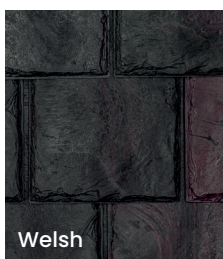

Unparalleled Performance

Description	Weight	Dimensions
6" Field Tile	1.4 lbs.	6" x 22"
9" Field Tile	1.8 lbs.	9" x 22"
12" Field Tile	2.7 lbs.	12" x 22"
Starter	1.6 lbs.	12" x 12"
Hip & Ridge	2.0 lbs.	5 5/8" x 6" x 16"
Solid Multi-Width Accessory	4.5 lbs.	12" x 22 7/8"
Weight Per Square		311 lbs./sq.

Aesthetics	Brava Old World Slate	Natural Slate
Authentic Look	✓	✓
1" Thickness	✓	
Multi-Colored Variegated	✓	Only the most expensive
Solid Accessories for Realistic Installation	✓	✓

Performance	Brava Old World Slate	Natural Slate
Fire Retardant: Class A or Class C	✓	✓
Wind Resistance: 188+ mph*	✓	
Impact Resistance: Class 4	✓	Varies by product
Freeze/Thaw Resistant	✓	May spall in alpine regions
Maintenance Free	✓	Requires inspection and repair throughout the life cycle
Colorfast	✓	Only some varieties
Hail Warrantied	✓	

Installation	Brava Old World Slate	Natural Slate
Lightweight	✓	
Estimated Waste Factor	Low	High; slates with hairline cracks or broken during install will be discarded
Gun Nailed in Cold Weather	✓	

*Brava tiles are tested and approved to withstand wind speeds of up to 188 mph with nails and up to 211 mph with high wind / screw installation.

Tolerances +or- 1/2". All specifications subject to change without notice.

The printed colors shown may vary from actual colors. Before making a final selection, be sure to review actual material samples and roof installations. Please contact your salesperson for further assistance.

In order to achieve certain fire and wind ratings, special installation instructions may be required. Please reference Brava Roof Tile installation manuals at www.BravaRoofTile.com for more details.